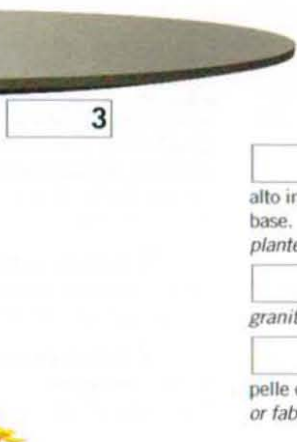

**1** **Avarte Oy** design **Samuli Naamanka** Uni, sedia impilabile in betulla naturale o verniciata nera o bianca. *Stackable chair in black or white natural or painted birch.*

**2** **Tectona** design **Ronan & Erwan Bouroullec** Pebble, poltrona e seduta a isola per esterni in resina intrecciata su alluminio. *Outdoor armchair and island seat in intertwined resin on aluminium.*

**3** **Moroso** design **Tokujin Yoshioka** Little Garden, tavolino alto in metallo verniciato opaco per esterni, con fioriera integrata alla base. *High small table in matt varnished metal for outdoors with flower planter built in the base.*